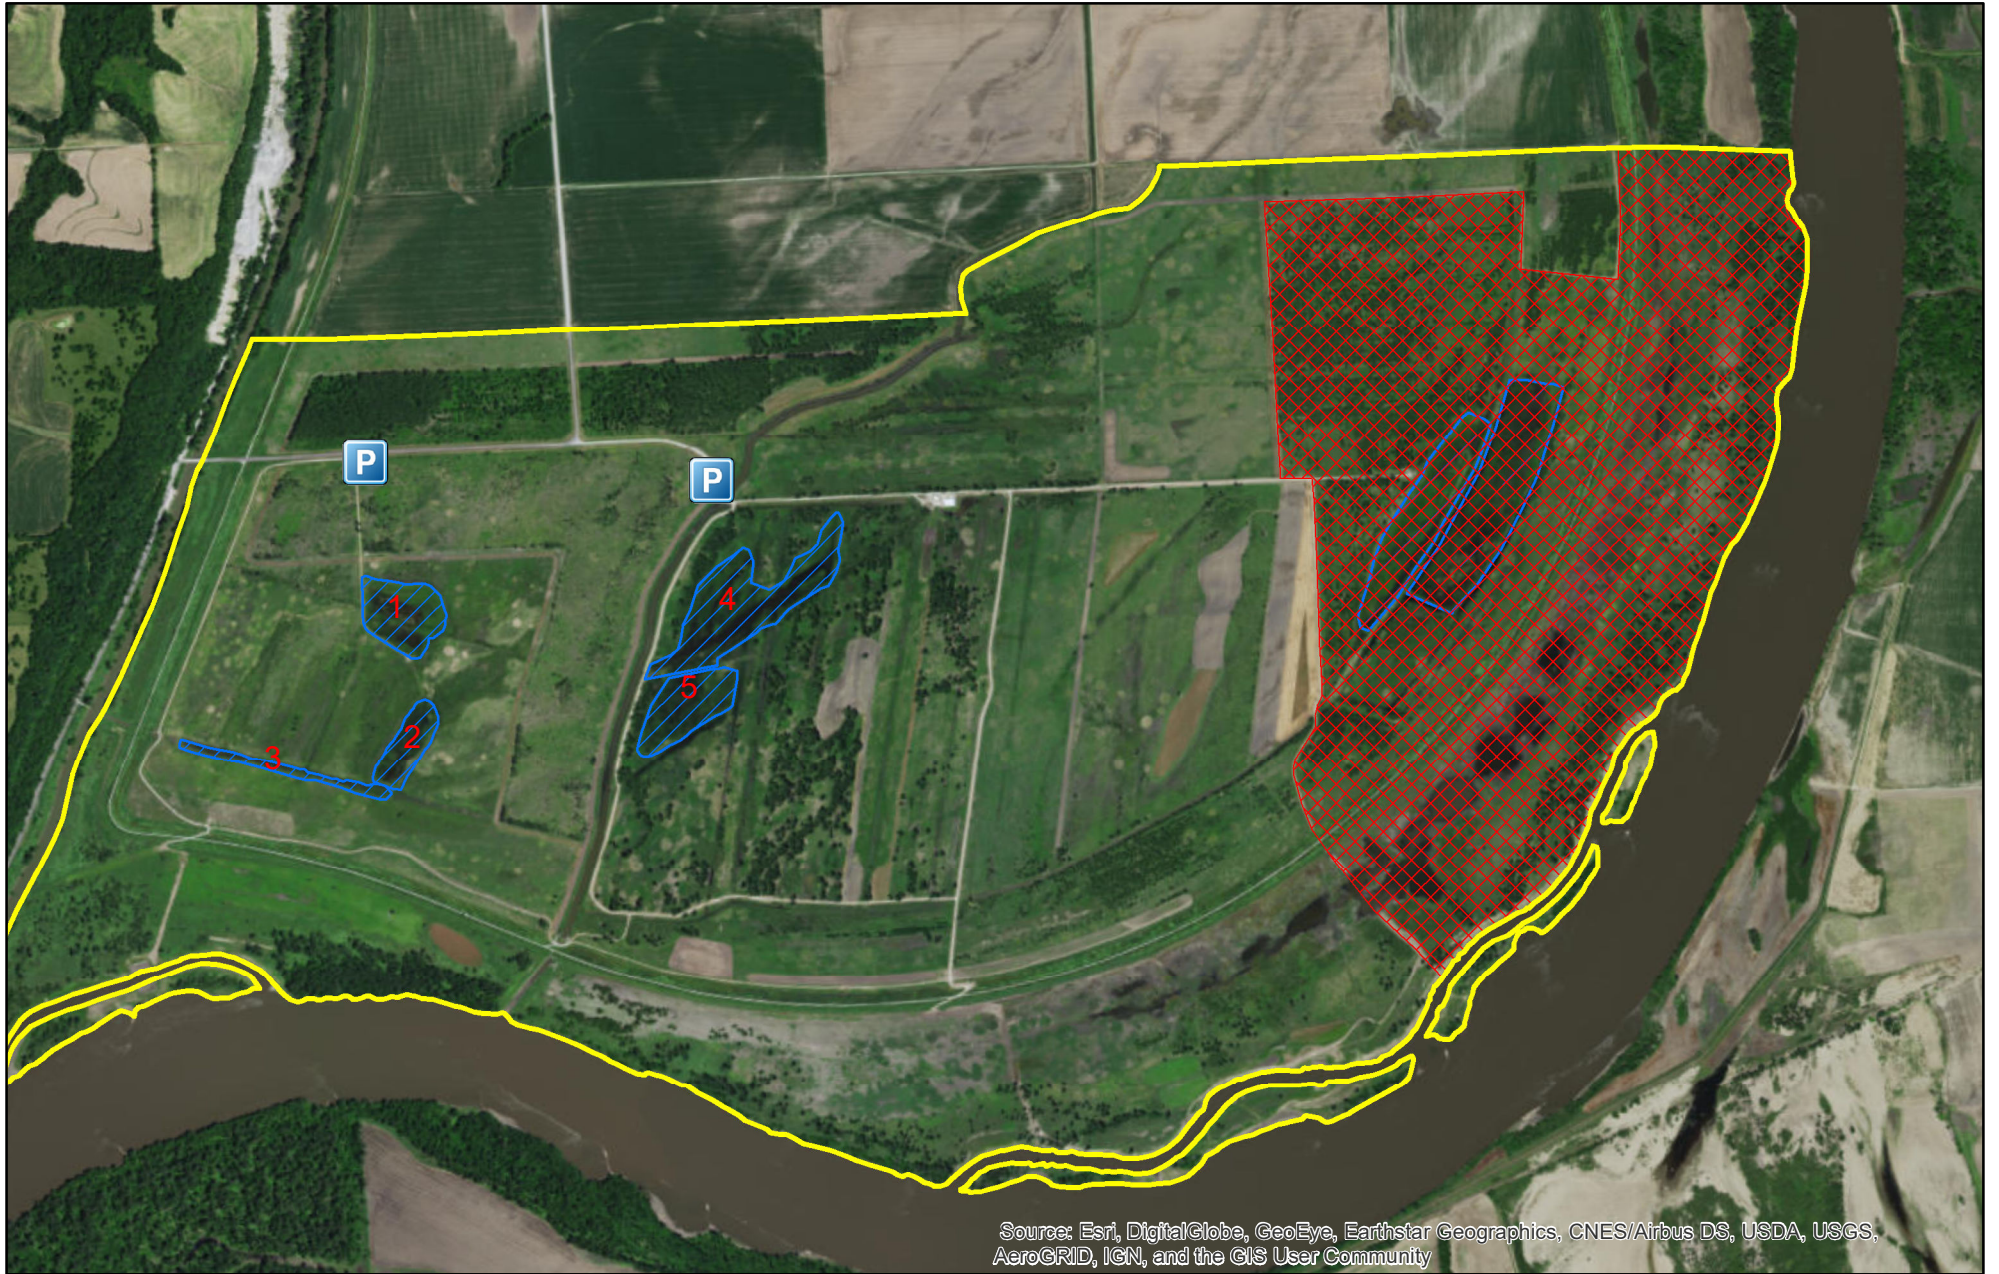

Benedictine Bottoms Wetlands

Source: Esri, DigitalGlobe, GeoEye, Earthstar Geographics, CNES/Airbus DS, USDA, USGS, AeroGRID, IGN, and the GIS User Community

Legend

 Benedictine Bottoms

 Parking Lots

 Benedictine Refuge

 Wetlands