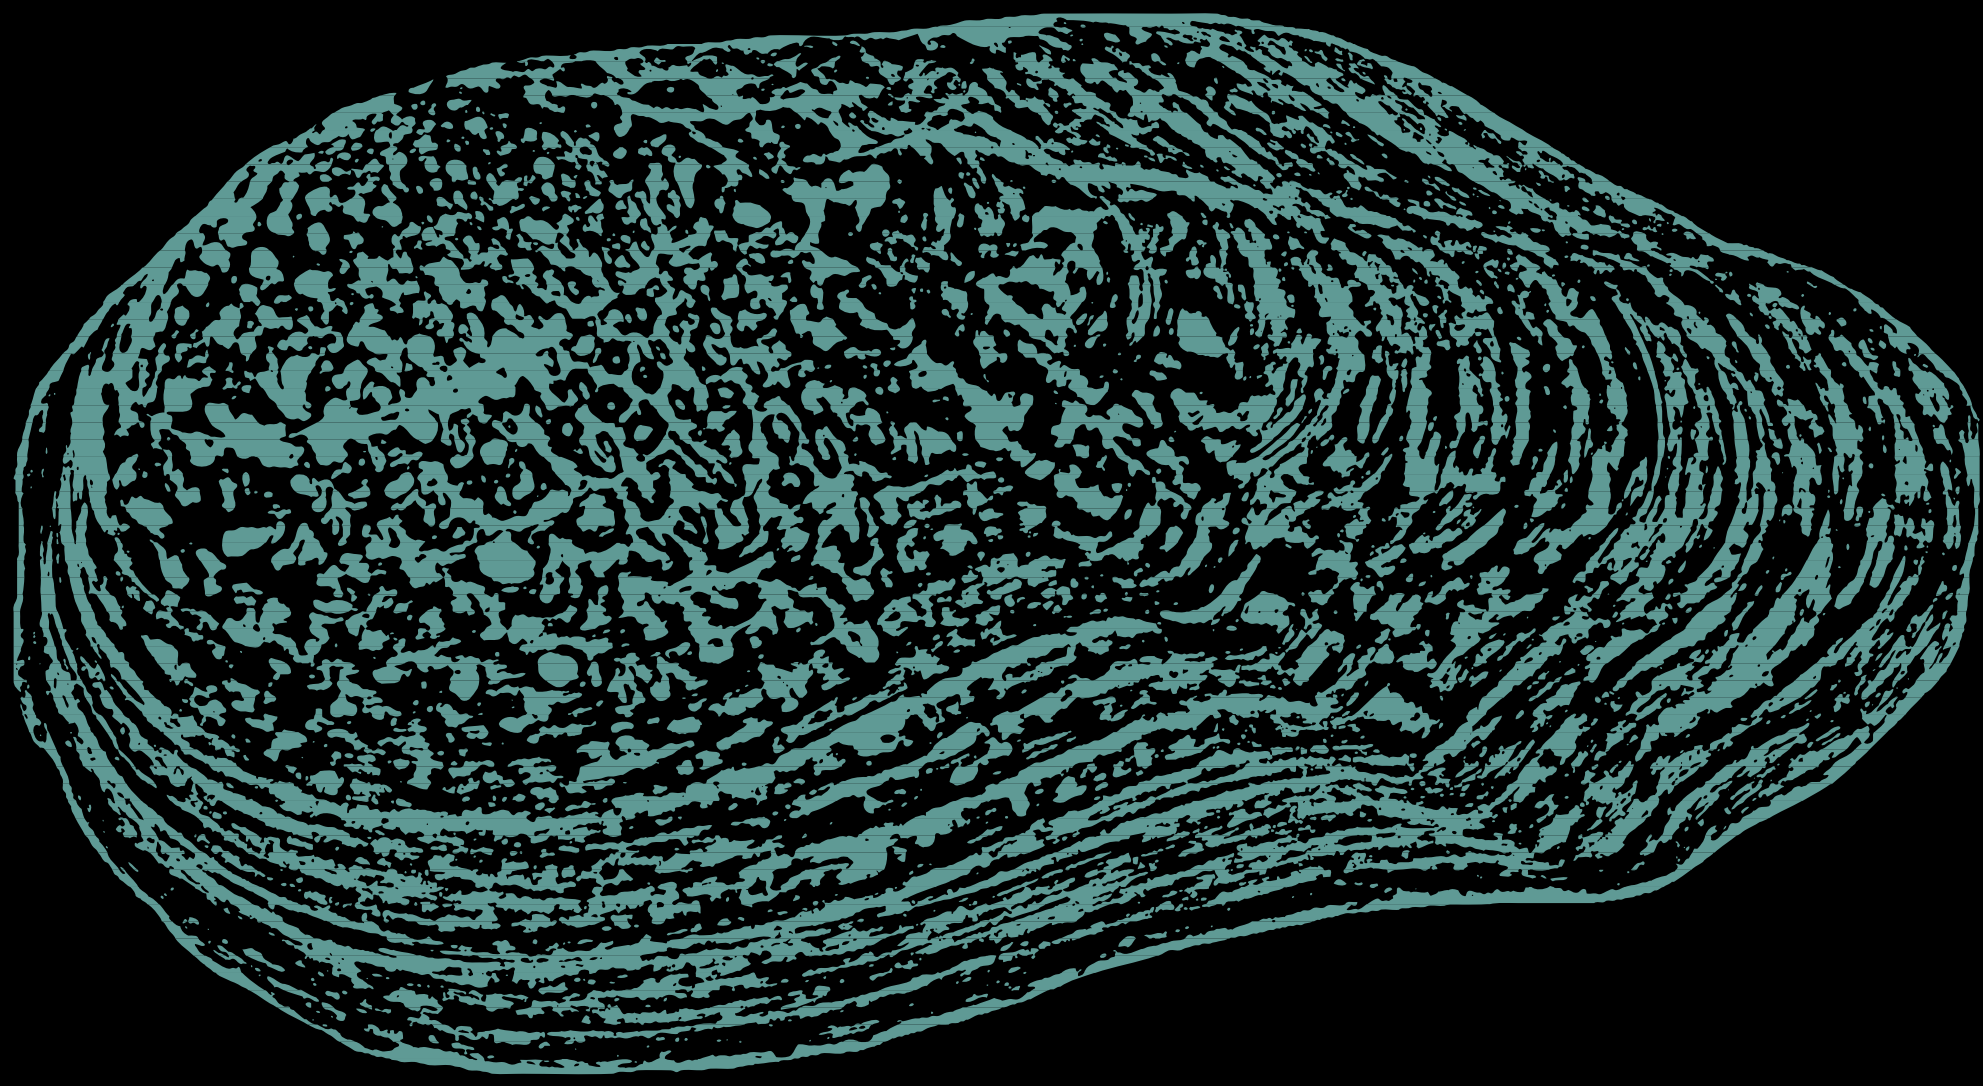

Kansas Mussels

BLEUFFER ●
Potamilus purpuratus

BUTTERFLY ●
Ellipsaria lineolata

CREEPER ●
Strophitus undulatus

CYLINDRICAL PAPERSHELL ●
Anodontoidea ferussacianus

DEERTOEO ●
Truncilla truncata

ELKTOEO ●
Alasmodonta marginata

ELLIPSE ●
Venustaconcha ellipsiformis

FATMUCKET ●
Lampsilis siliquoidea

FAWNSFOOT ●
Truncilla donaciformis

FLAT FLOATER ●
Anodonta suborbiculata

FLUTED-SHELL ●
Lasmigona costata

FRAGILE PAPERSHELL ●
Leptodea fragilis

WHITE HEELSPLITTER ●
Lasmigona complanata

YELLOW SANDSHELL ●
Lampsilis teres

Reference: *Kansas Freshwater Mussels*, by Miller, Couch, Mason
Go to www.kdwp.state.ks.us for more information.

Photos by Bryan R. Simmons ●
Edwin J. Miller ●
Bob Gress ●